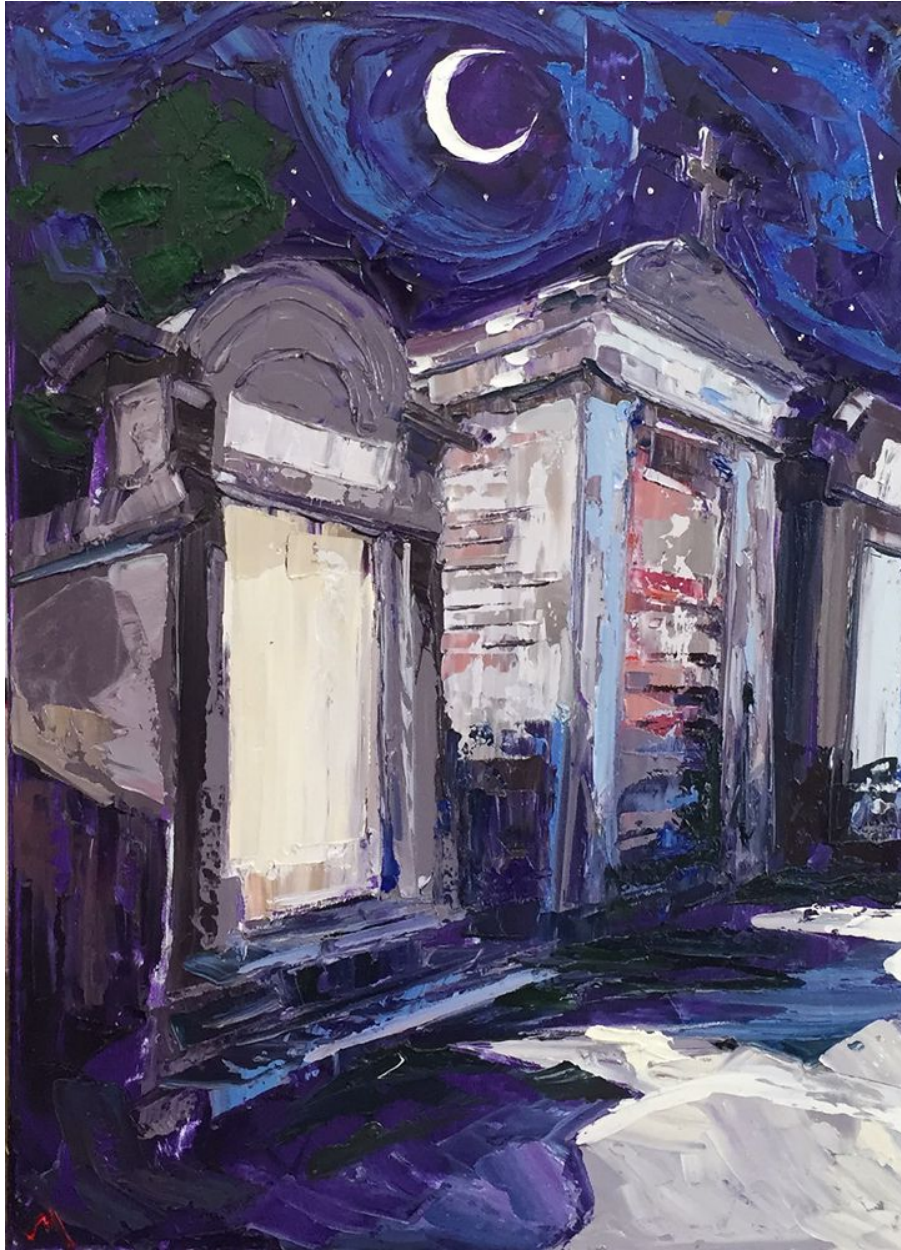

# Michalopoulos

James Michalopoulos, *Night Logic*  
Lithograph on Paper, 10 x 8 in.