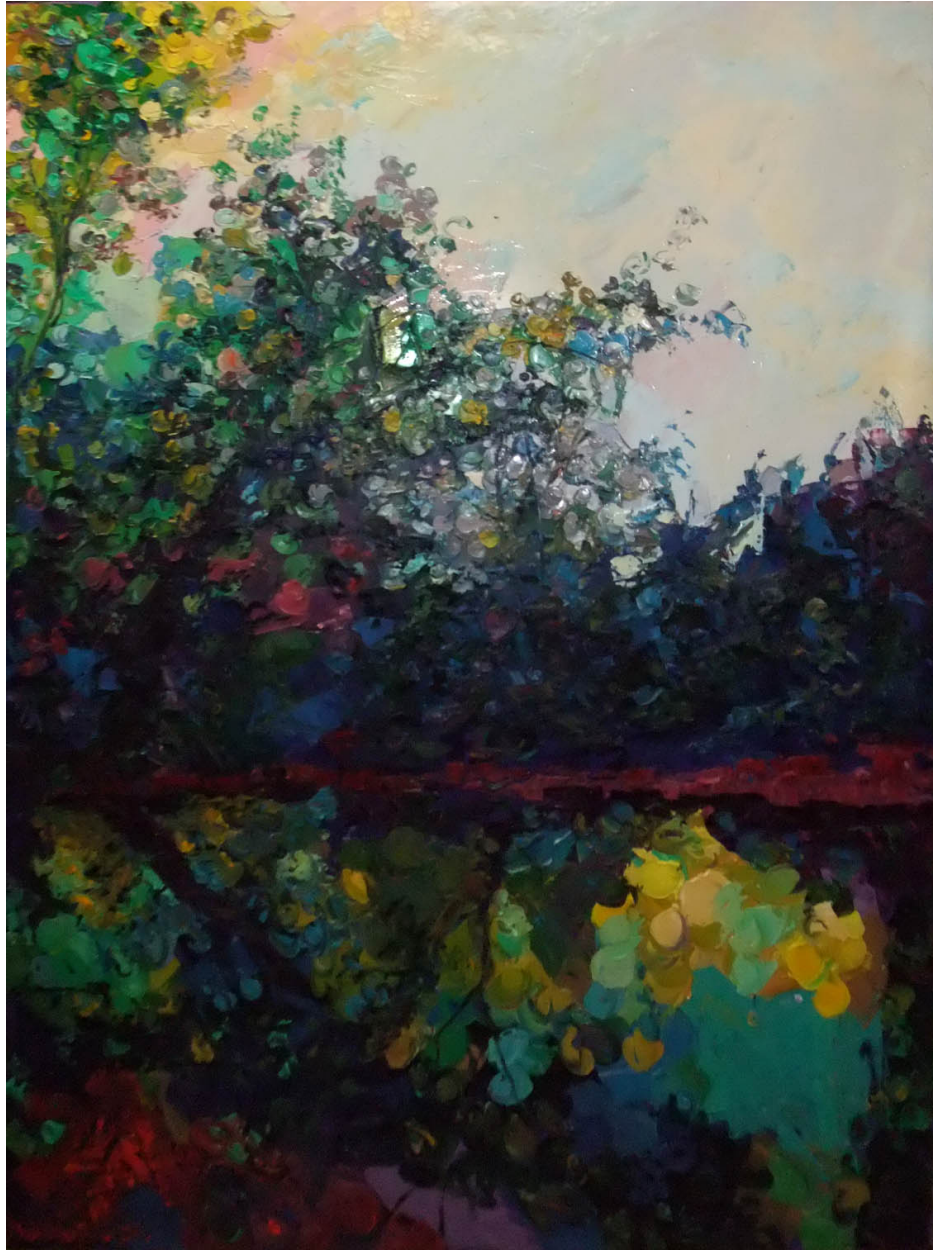

Michalopoulos

James Michalopoulos, *Teal Trace*
Oil on Canvas, 63 x 47 in.