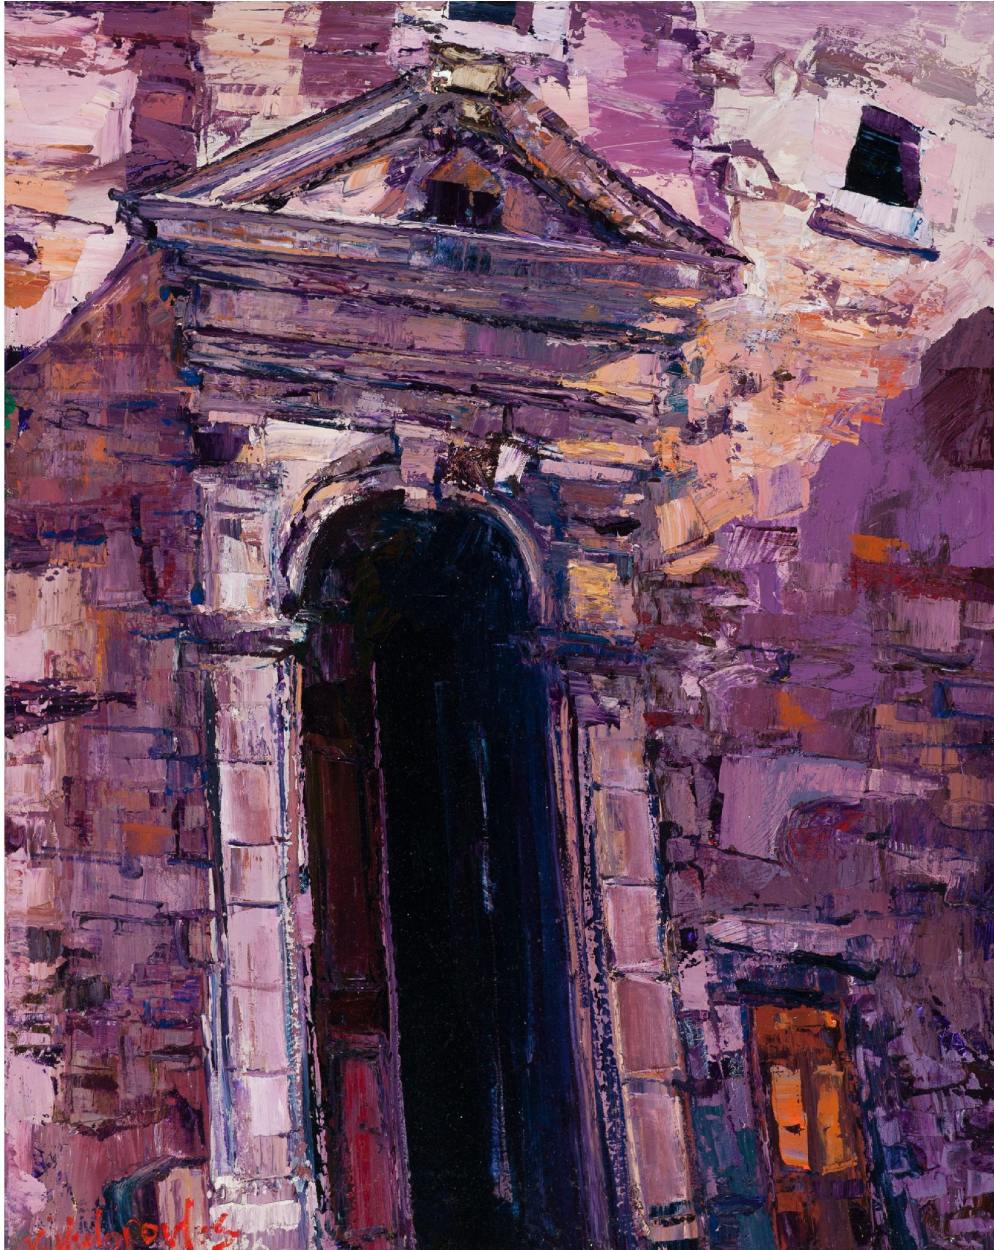

Michalopoulos

James Michalopoulos, *Fixed Roman Port*
Oil on Canvas, 40 x 30 in.