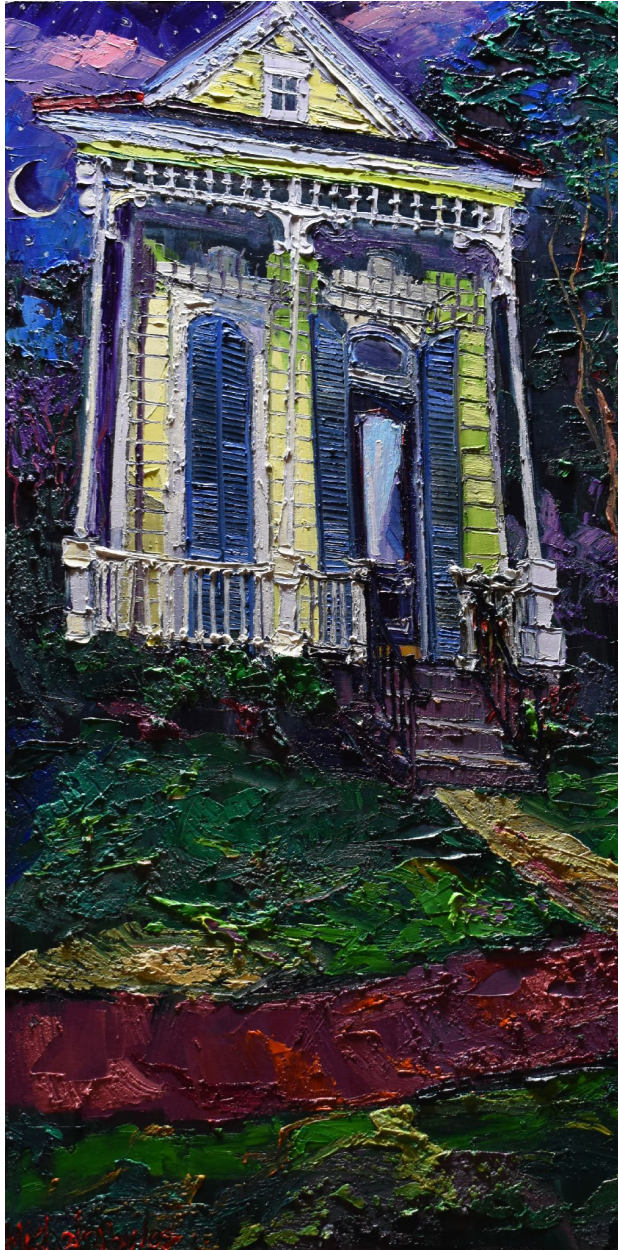

# Michalopoulos

James Michalopoulos, *Shinney Ppetty*  
Oil on Canvas, 48 x 24 in.